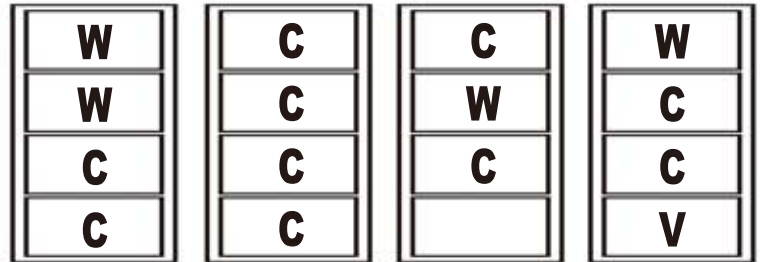

Specification: Inkjet Printer

Model	UD-1800BEW	UD-3200BEW	
Printing Width	1,800mm	3,200mm	
Printhead Config.	4		
Color Option	CMYK+White+Varnish		
RIP	Photoprint / Maintop		
Power	3,510W	3,910W	
Machine Size (mm)	3,280*920*1,720	4,480*920*1,225	
Package Size (mm)	3,380*1,090*940	4,590*1,100*920	
N.W./ G.W.(kg)	288/508	427/637	
Feeding & Takeup	Double Bar Feeding (80kg)	•	√
	Brackets Feeding (40kg)	√	•
	Brackets Takeup (40kg)	√	•

System Requirement: Require ADP / Computer with USB / LAN Interface

√ Standard

• Option

				I3200-U1*1
Output (m²/hr)	2400 dpi	Draft	4pass	18
	3600 dpi	Standard	6pass	12
	4800 dpi	Quality	8pass	10

* Data are obtained from 1.8m, and they vary in different printer width.

Printing effect on Super Transparent Film